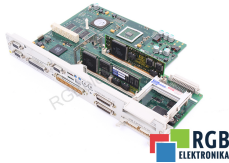

## 6FC5357-0BB33-0AE3 VERSION B NCU573.3 650MHZ 64MB SINUMERIK SIEMENS

Used SIEMENS 6FC5357-0BB33-0AE3 VER B  
 Tested and cleaned.  
 24 months guarantee  
 Dedicated courier  
 Delivery across Europe even in 15855

### TECHNICAL DATA

MANUFACTURER	SIEMENS
MODEL	6FC5357-0BB33-0AE3 VER B
CATEGORY	Servo control cards
WEIGHT [KG]	1.0
HEIGHT [CM]	6.0
LENGHT [CM]	34.0
WIDTH [CM]	25.0

24/7 SUPPORT AVAILABLE  
[+48 71 750 09 78](tel:+48717500978)